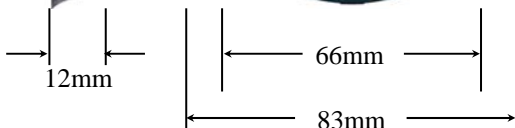

**MODELS:**

**3SC0CDCR:** ...Compartment light, white

**3SR0CDCR:** ...Night time illumination lighting, red.

**3FLANGEC:** ...Flange kit, surface

- Three Super-LED diodes in an aluminium housing, steady burn.
- Versatile 3" overall diameter and extremely narrow depth allow you to mount this bright light head where larger, bulky products would be a problem.
- Surface mounted for ease of installation and no body cut outs on vehicle. A small wire access hole (20mm) and two mounting holes are all that are required.
- Moisture and vibration resistant for reliable, long life service
- LEDs are rated for 100,000 hours of operation.
- Draws 0.3 Amps at 12.8 VDC.
- 275 lumens light output.
- Three white Super-LEDs for compartment or step lighting.
- Three red Super-Led's are ideal for increased night vision in passenger compartments.