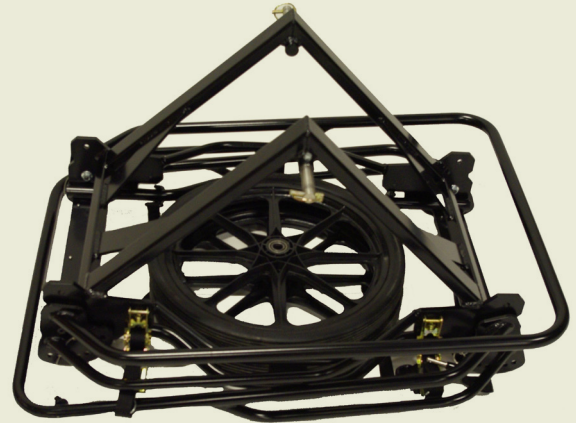

TRAVERSE RESCUE Porter Litter Carrier

Dual wheeled litter carrier for remote rescue

FOR MORE DETAILED
INFORMATION SEE OVER

Specifications

Length	Width	Height	Weight	Load Limit
950mm	710mm	500mm	18.5kg	227kg/35st/550lbs

call +44 (0) 1274 851 999
email sales@ferno.co.uk
www ferno.co.uk

TRAVERSE RESCUE

Porter Litter Carrier

The Porter 2-wheeled Litter Carrier has a universal design that is compatible with all types and styles of ridged litters and features 8 adjustable handles for varying operator heights and ease of maneuverability.

- **Fast ratchet securing system** locks basket stretcher with 2 straps and 2 rubberized steel hooks/strap to cinch it down
- **Quick release pins** - provides safe locking of the handles on each side of the handle locks them into position with ease.
- **Compact storage and transport** - design allows the wheels to be removed quickly and easily and stored within the frame