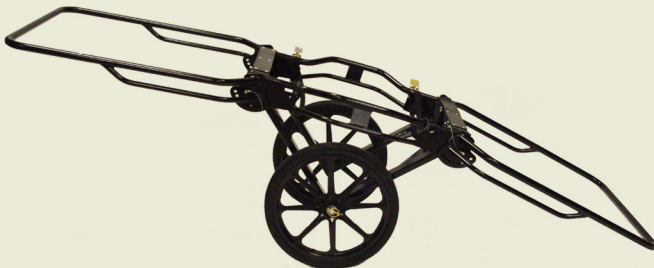

TRAVERSE RESCUE Porter Litter Carrier

Dual wheeled litter carrier for remote rescue

FOR MORE DETAILED
INFORMATION SEE OVER

Specifications

Length	Width	Height	Weight	Load Limit
950mm	710mm	500mm	18.5kg	227kg/35st/550lbs

FERNO – is a world leading innovator and manufacturer of patient transport solutions.

Our product range is born of a closer understanding of our customers' needs and the practical demands of their work. Ferno's industry-leading **Porter Litter Carrier** typifies our passion for top quality, highly functional design... patient transfer products that don't just do the job, they do it **BETTER**.

call +44 (0) 1274 851 999
email sales@ferno.co.uk
www ferno.co.uk

TRAVERSE RESCUE

Porter Litter Carrier

The Porter 2-wheeled Litter Carrier has a universal design that is compatible with all types and styles of ridged litters and features 8 adjustable handles for varying operator heights and ease of maneuverability.

- **Fast ratchet securing system** locks basket stretcher with 2 straps and 2 rubberized steel hooks/strap to cinch it down
- **Quick release pins** - provides safe locking of the handles on each side of the handle locks them into position with ease.
- **Compact storage and transport** - design allows the wheels to be removed quickly and easily and stored within the frame