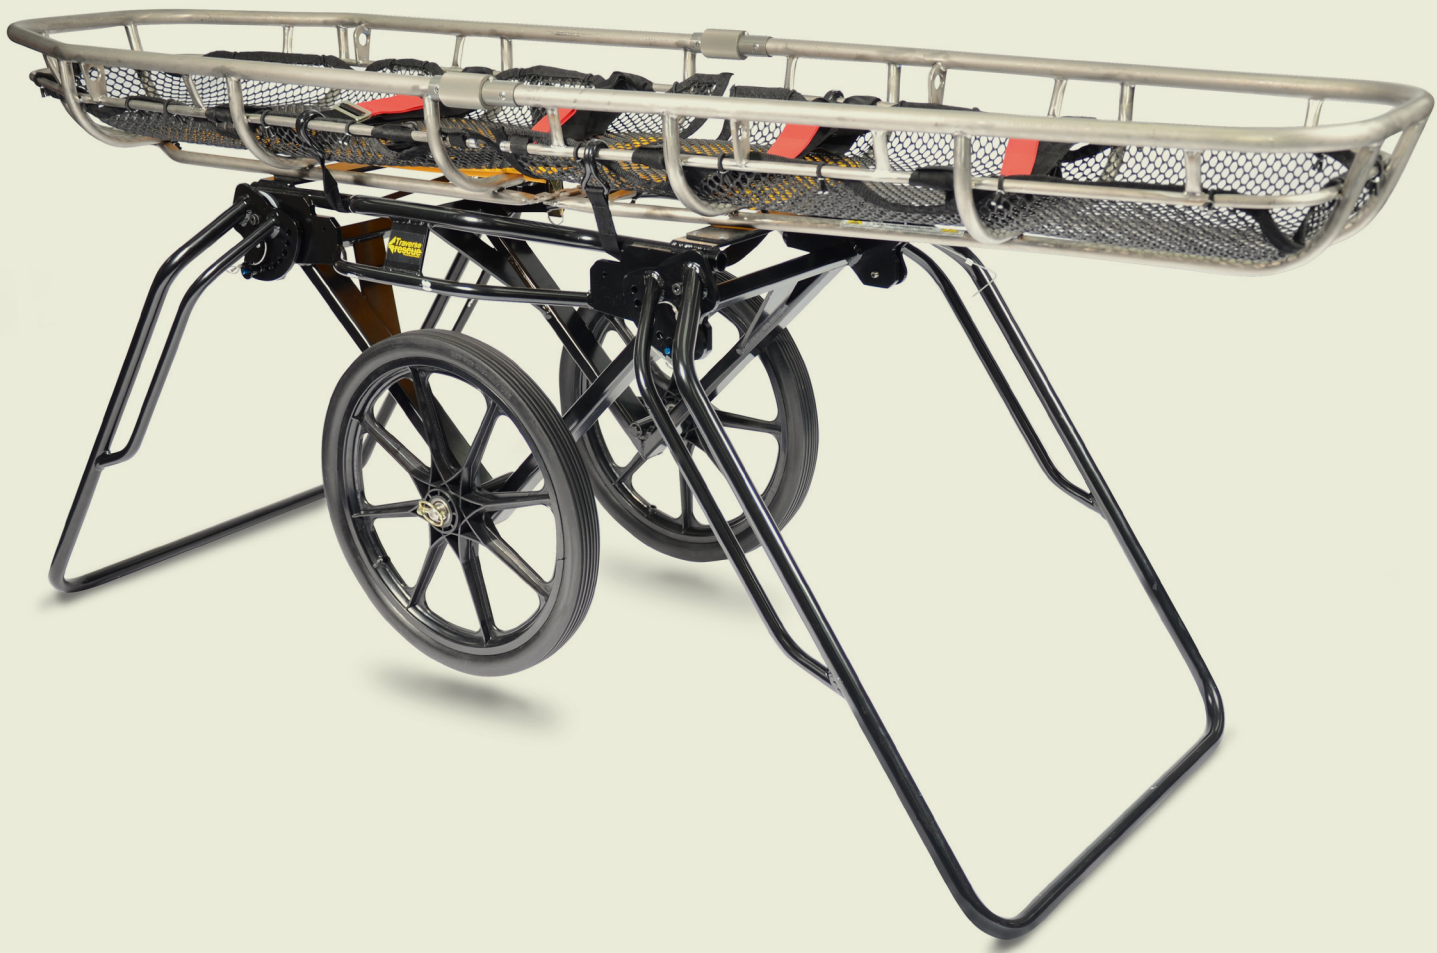

TRAVERSE RESCUE Porter Litter Carrier

Dual wheeled litter carrier for remote rescue

FOR MORE DETAILED
INFORMATION SEE OVER

Specifications

Length	Width	Height	Weight	Load Limit
950mm	710mm	500mm	18.5kg	227kg/35st/550lbs

FERNO – is a world leading innovator and manufacturer of patient transport solutions.

Our product range is born of a closer understanding of our customers' needs and the practical demands of their work. Ferno's industry-leading **Porter Litter Carrier** typifies our passion for top quality, highly functional design... patient transfer products that don't just do the job, they do it **BETTER**.

call +44 (0) 1274 851 999
email sales@ferno.co.uk
www ferno.co.uk

TRAVERSE RESCUE

Porter Litter Carrier

The Porter 2-wheeled Litter Carrier has a universal design that is compatible with all types and styles of ridged litters and features 8 adjustable handles for varying operator heights and ease of maneuverability.

- **Fast ratchet securing system** locks basket stretcher with 2 straps and 2 rubberized steel hooks/strap to cinch it down
- **Quick release pins** - provides safe locking of the handles on each side of the handle locks them into position with ease.
- **Compact storage and transport** - design allows the wheels to be removed quickly and easily and stored within the frame