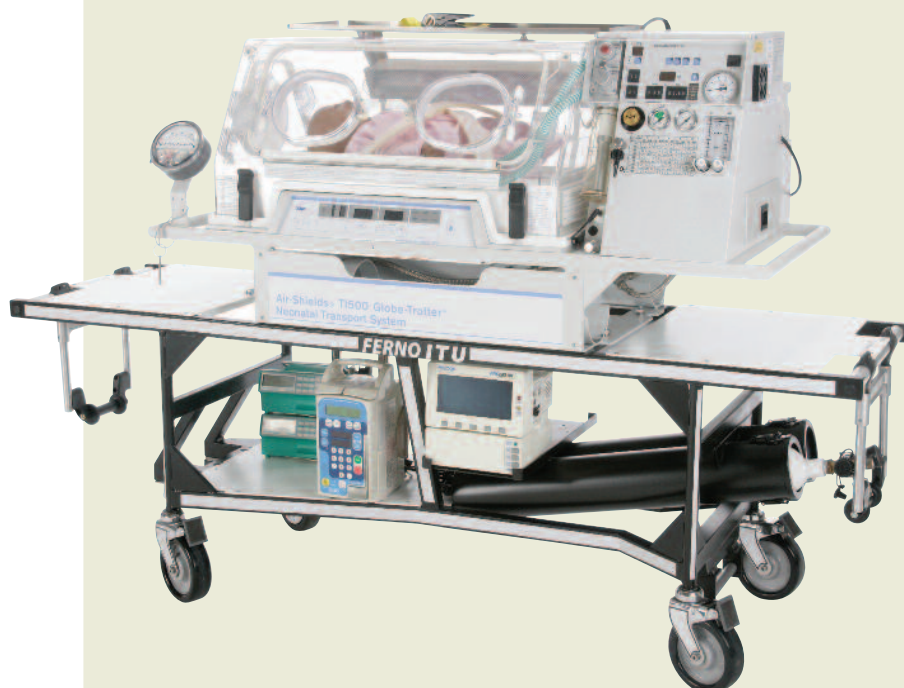

ITU Trolley

An Infant Transport Unit that's
quick and easy to move

sales: 01274 851 999 | email: sales@ferno.co.uk

 **FERNO**
When It's Critical®

ITU Trolley

An Infant Transport Unit that's quick and easy to move

Speed and safety are of paramount importance when incubators need to be transported between hospitals. This specially designed, highly manoeuvrable ITU is fully compatible with Ferno Lock+Load to accomplish the task quickly and easily.

- Lightweight for ultimate manoeuvrability
- Single push/pull handles at each end
- Compatible two-part mechanical lock supplied with floor fixings
- Designed to carry major incubator units

Specifications